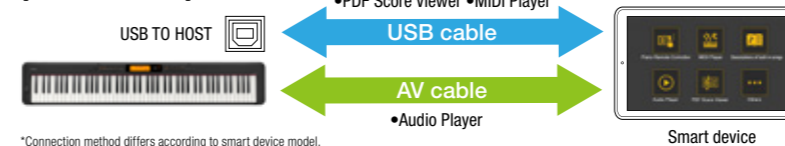

[Connection method]

Visit the website below for more information.

<https://web.casio.com/app/en/piano/>